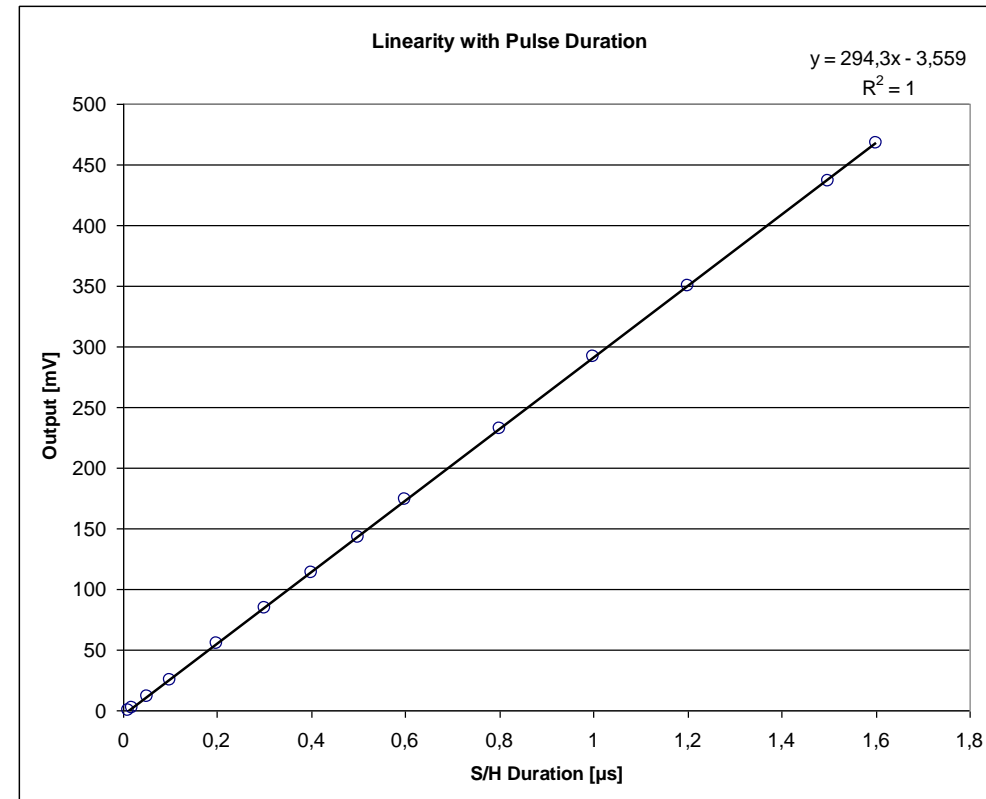

Recommended Pulse Timing for 300ns Pulse at 80kHz Repetition Rate

Blue = RST

Yellow = S/H

Purple = Input Pulse

Green = GIA100 Output

Pulse integration

Period for A/D conversion

Artifex Engineering GmbH & Co. KG
Dortmunderstr. 16-18
26723 Emden, Germany

Tel.: +49-(0)4921-58908-0
Fax: +49-(0)4921-58908-29
Email: sales@artifex-engineering.com
Web: https://artifex-engineering.com