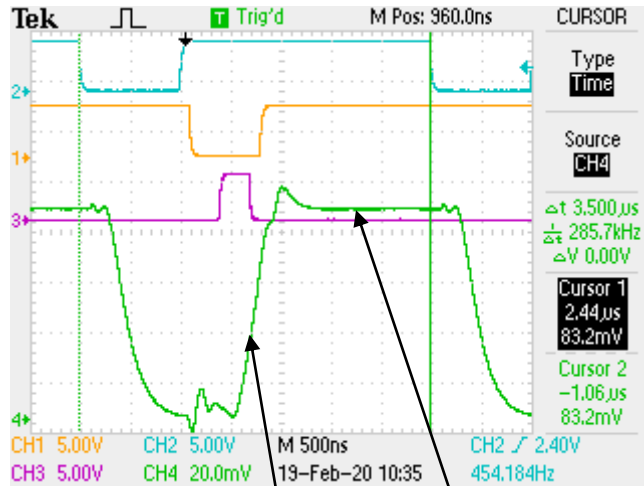

## Recommended Pulse Timing for 300ns Pulse at 80kHz Repetition Rate

Blue = RST

Yellow = S/H

Purple = Input Pulse

Green = GIA100 Output

Pulse integration

Period for A/D conversion

Artifex Engineering GmbH & Co. KG  
Dortmunderstr. 16-18  
26723 Emden, Germany

## Recommended Absolute Minimum Pulse Timing (285kHz repetition rate)

Blue = RST

Yellow = S/H

Purple = Input Pulse

Green = GIA100 Output

Pulse integration

Period for A/D conversion

Artifex Engineering GmbH & Co. KG  
Dortmunderstr. 16-18  
26723 Emden, Germany