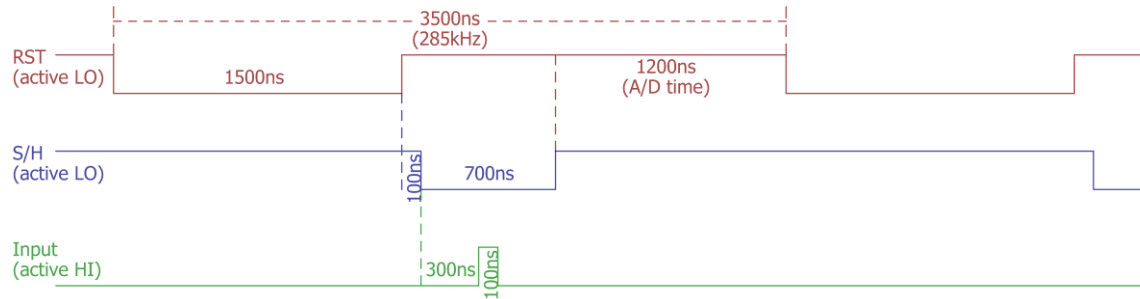

## Recommended Pulse Timing for 300ns Pulse at 80kHz Repetition Rate

Blue = RST

Yellow = S/H

Purple = Input Pulse

Green = GIA100 Output

Pulse integration

Period for A/D conversion

Artifex Engineering GmbH & Co. KG  
Dortmunderstr. 16-18  
26723 Emden, Germany

## Recommended Absolute Minimum Pulse Timing (285kHz repetition rate)

Blue = RST

Yellow = S/H

Purple = Input Pulse

Green = GIA100 Output

Pulse integration

Period for A/D conversion

Artifex Engineering GmbH & Co. KG  
Dortmunderstr. 16-18  
26723 Emden, Germany