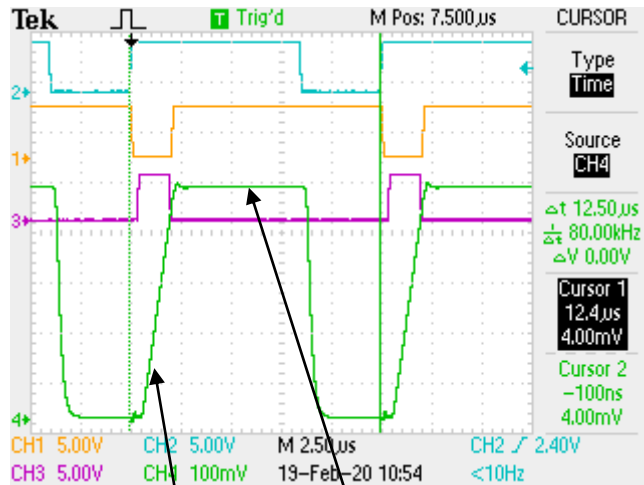

## Recommended Pulse Timing for 300ns Pulse at 80kHz Repetition Rate

Blue = RST

Yellow = S/H

Purple = Input Pulse

Green = GIA100 Output

Pulse integration

Period for A/D conversion

Artifex Engineering GmbH & Co. KG  
Dortmunderstr. 16-18  
26723 Emden, Germany